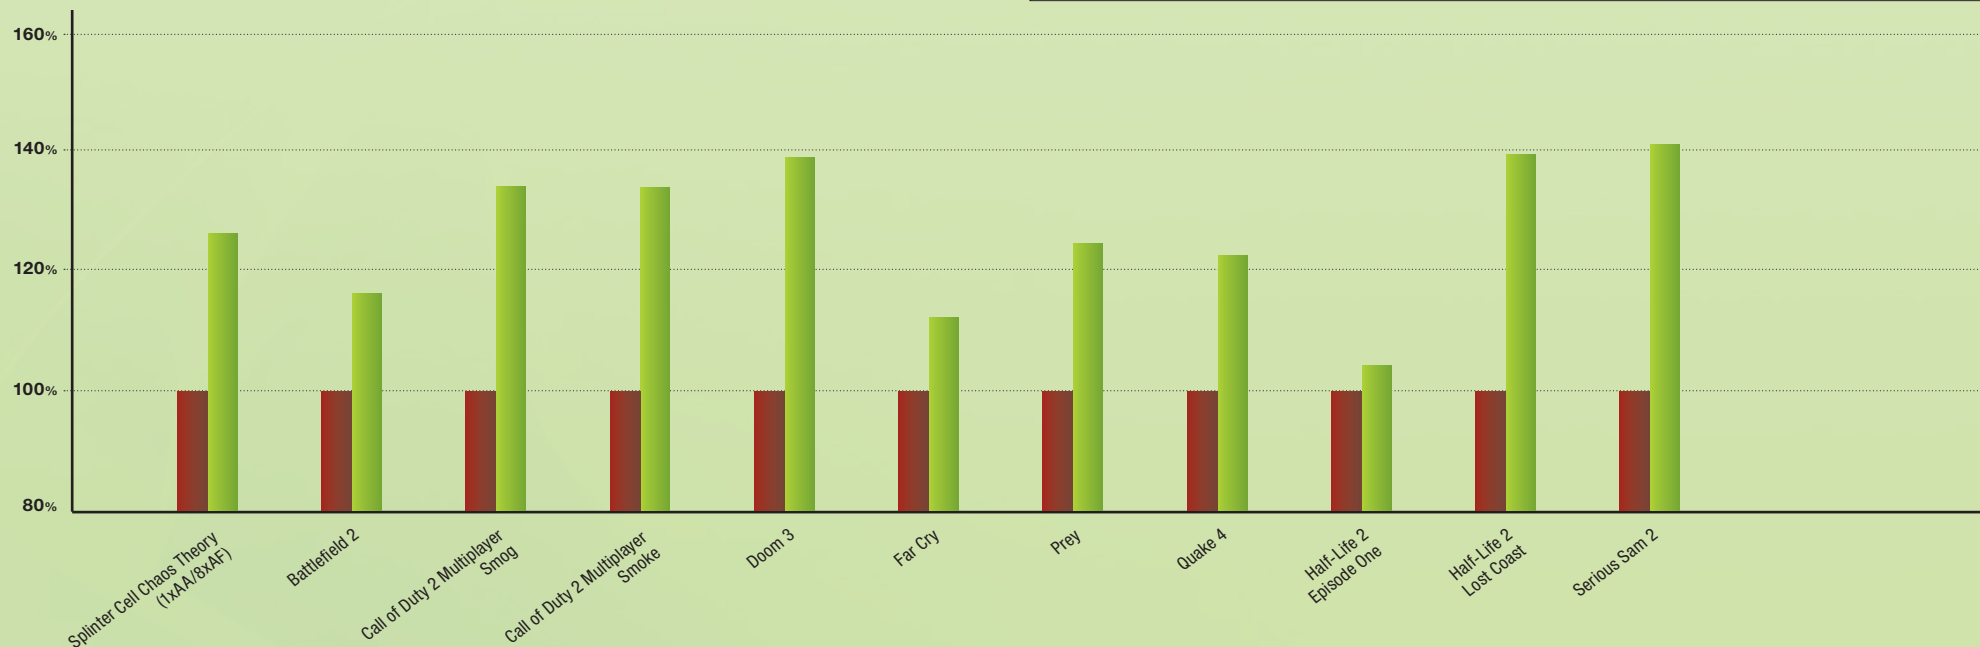

Performance Summary

NVIDIA® GeForce® 7950 GT GPUs deliver massive graphics power with a 256-bit memory interface and a whopping 512 MB of memory to enable exceptionally smooth frame rates at resolutions up to 2560 X 1600. Breakneck core clock speeds of 550 MHz enable blazing graphics performance while advanced NVIDIA® PureVideo™ HD technology provides fluid, high-definition video playback for the ultimate HD DVD and Blu-ray Disc™ experience and full HDCP¹ support.